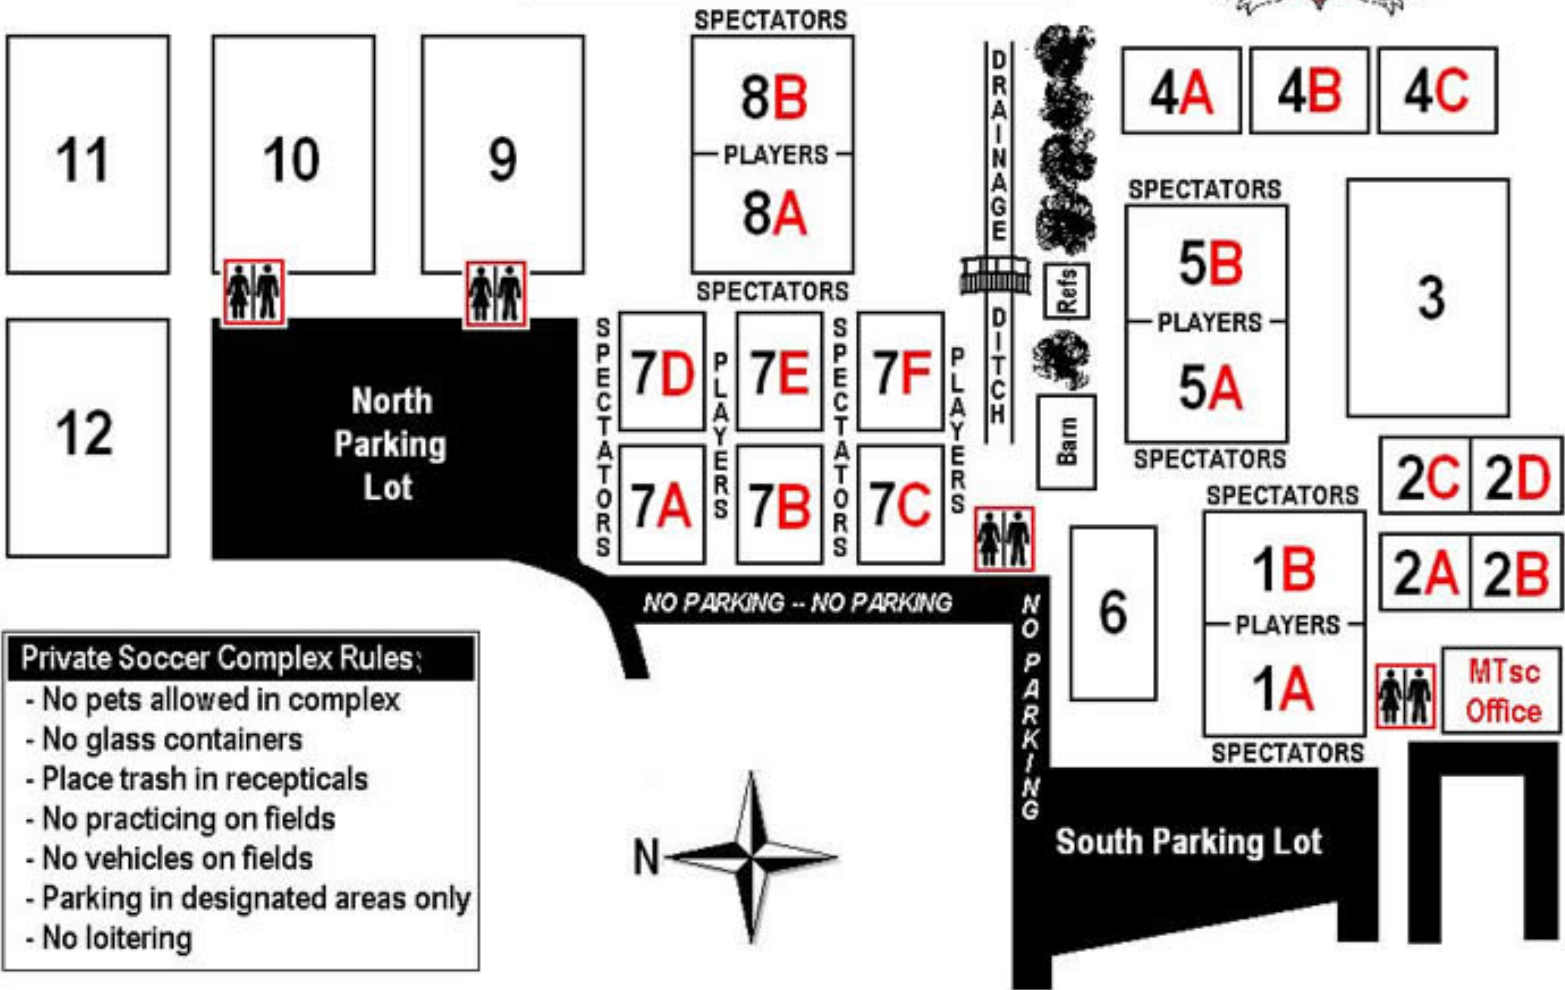

Soccer Complex / "Soccerplex"

Field Layout - Scroll Down for Directions to the Fields

Note that North is to the LEFT and not the top.

# NEOASA and MTsc Field Map and Complex Rules

- Private Soccer Complex Rules:**
- No pets allowed in complex
  - No glass containers
  - Place trash in recepticals
  - No practicing on fields
  - No vehicles on fields
  - Parking in designated areas only
  - No loitering